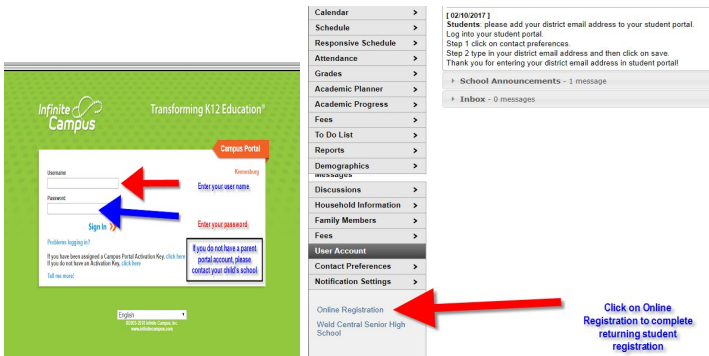

Dear Students, Parents, and or Guardians,

Weld Re-3J schools are getting ready for the 2019-2020 school year! In an effort to be more prepared for our students, we are once again utilizing our early online registration process for returning students. Please log into your parent portal in Infinite Campus and complete the registration process for your child. New this year, you can now complete this process through the mobile app. The online registration is now available in English, and in Spanish.

Follow if using a computer to log into IC:

Follow if using the new parent app on your mobile device:

After completing the returning registration online process, students will be able to access information, in August, just prior to the start of the 2019-2020 school year. Information such as classroom teacher name or class schedule should be available in Infinite Campus Parent and Student Portal.