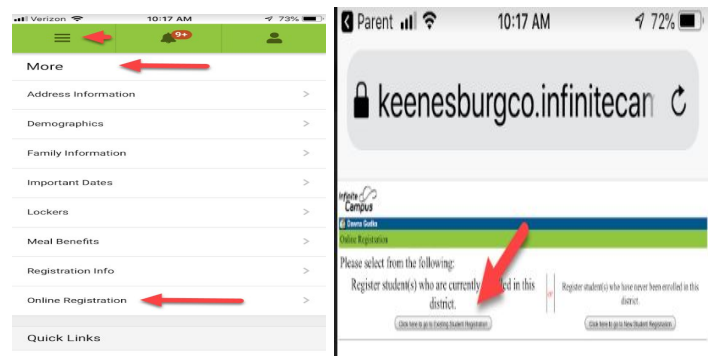

Dear Students, Parents, and or Guardians,

Weld Re-3J schools are getting ready for the 2019-2020 school year! In an effort to be more prepared for our students, we are once again utilizing our early online registration process for returning students. Please log into your parent portal in Infinite Campus and complete the registration process for your child. New this year, you can now complete this process through the mobile app. The online registration is now available in English, and in Spanish.

Follow if using a computer to log into IC:

Follow if using the new parent app on your mobile device:

After completing the returning registration online process, students will be able to access information, in August, just prior to the start of the 2019-2020 school year. Information such as classroom teacher name or class schedule should be available in Infinite Campus Parent and Student Portal.